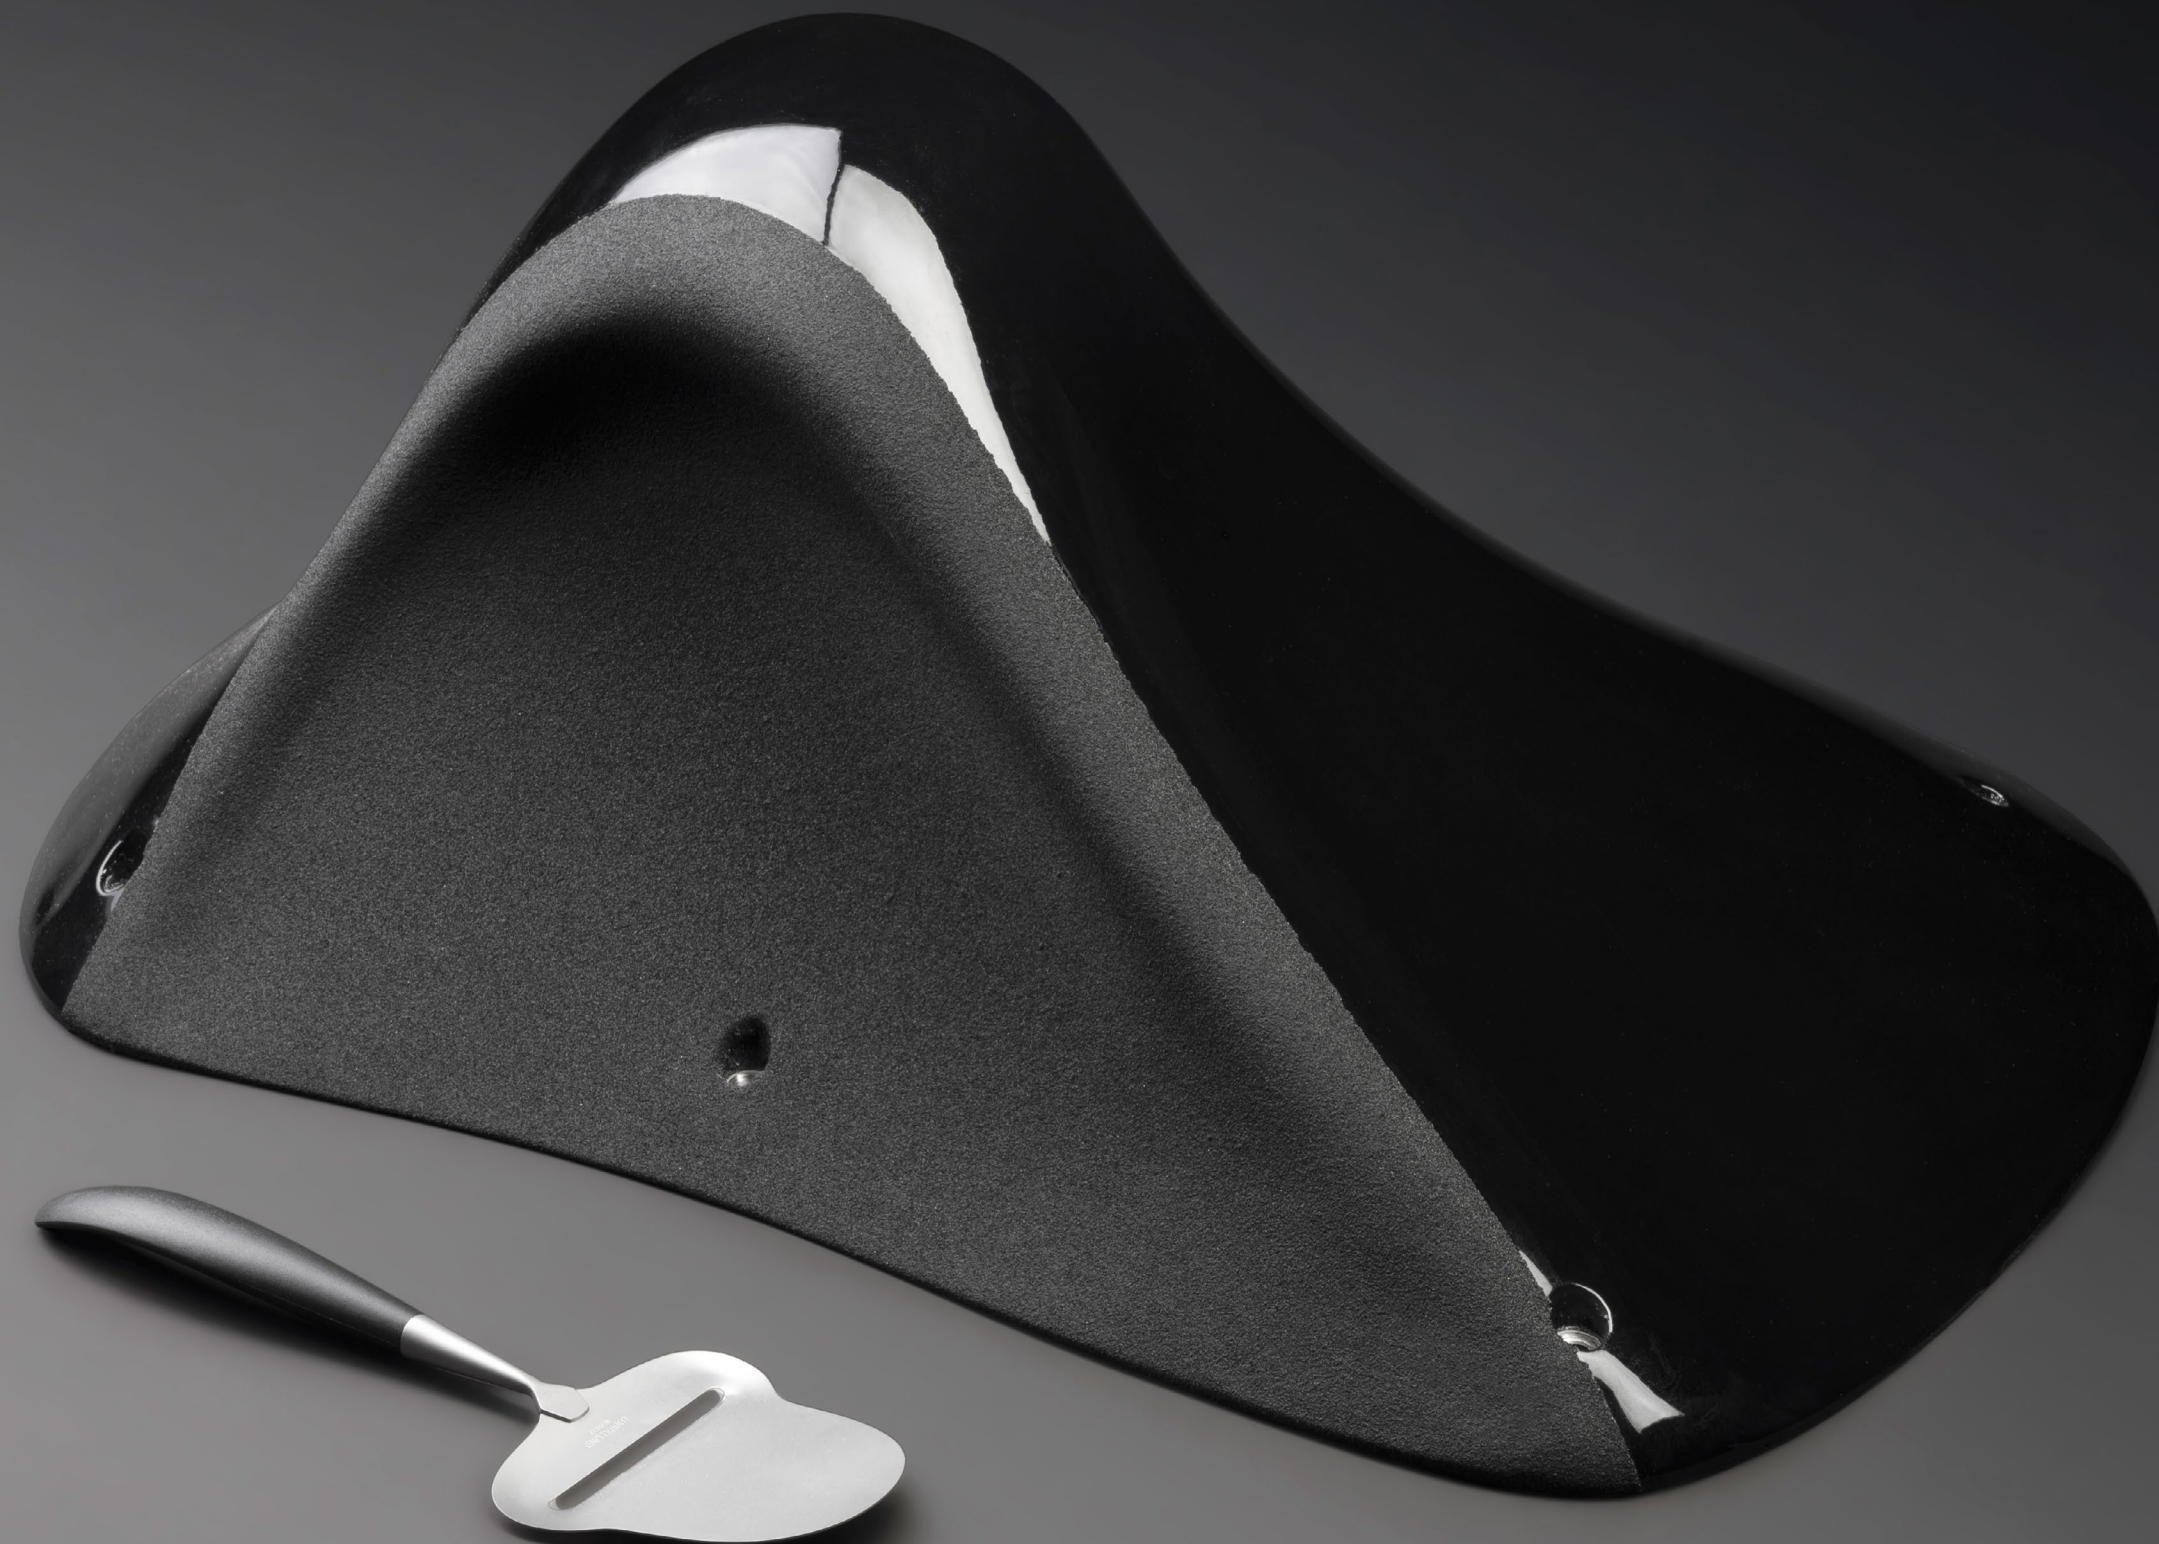

KNUCKLES 2
MULTI SIDED DISH
QTY 1
SIZE XL
DIFFICULTY MODERATE