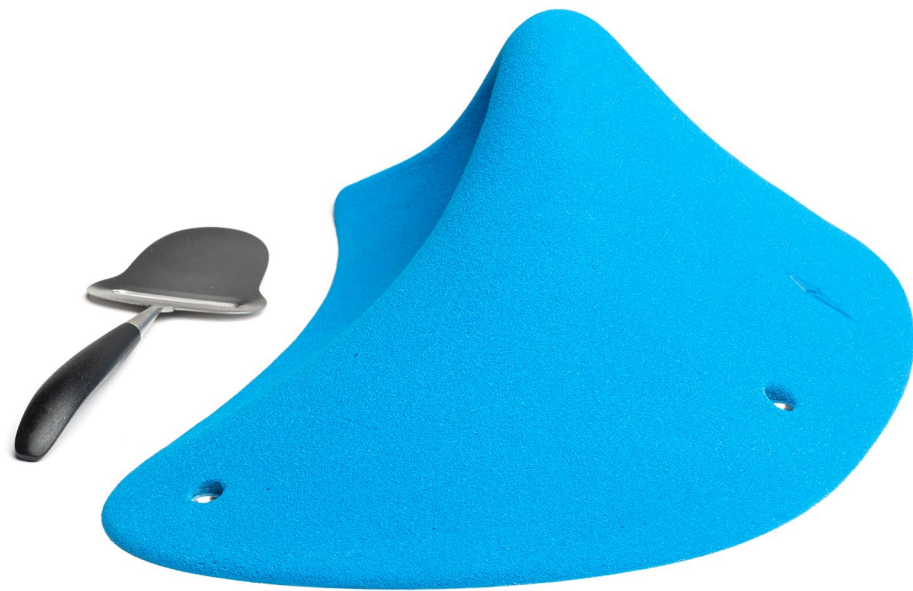

DUNES XL
WIDE PINCH RAIL
QTY 1
SIZE XXL
DIFFICULTY MODERATE

DUNES XXL
WIDE PINCH RAIL
QTY 1
SIZE XXL
DIFFICULTY MODERATE

DUNES LARGE
SKINNY PINCH RAIL
QTY 1
SIZE XL
DIFFICULTY MODERATE

FLAKES PACK
DEEP SLATE JUGS
QTY 2
SIZE M
DIFFICULTY EASY

FLAKES LARGE
DEEP SLATE JUGS
QTY 2
SIZE L
DIFFICULTY EASY

FLIPPERS
OPEN HAND EDGE RAILS
QTY 8
SIZE M-L
DIFFICULTY MODERATE

FOOTHOLDS SCREW ONS
MALL TECHNICAL CHIPS
QTY 19
SIZE XS
DIFFICULTY HARD

CHUNKS NATURAL FRICTION
PINCHES & CRIMPS
QTY 20
SIZE S
DIFFICULTY MODERATE

CRIMPS
COMFORTABLE SINGLE PAD CRIMPS
QTY 12
SIZE S
DIFFICULTY HARD

KNUCKLES 1
SLOPER DISH
QTY 1
SIZE L
DIFFICULTY MODERATE

KNUCKLES 2
MULTI SIDED DISH
QTY 1
SIZE XL
DIFFICULTY MODERATE

KNUCKLES 3
MULTI SIDED DISH
QTY 1
SIZE XL
DIFFICULTY MODERATE