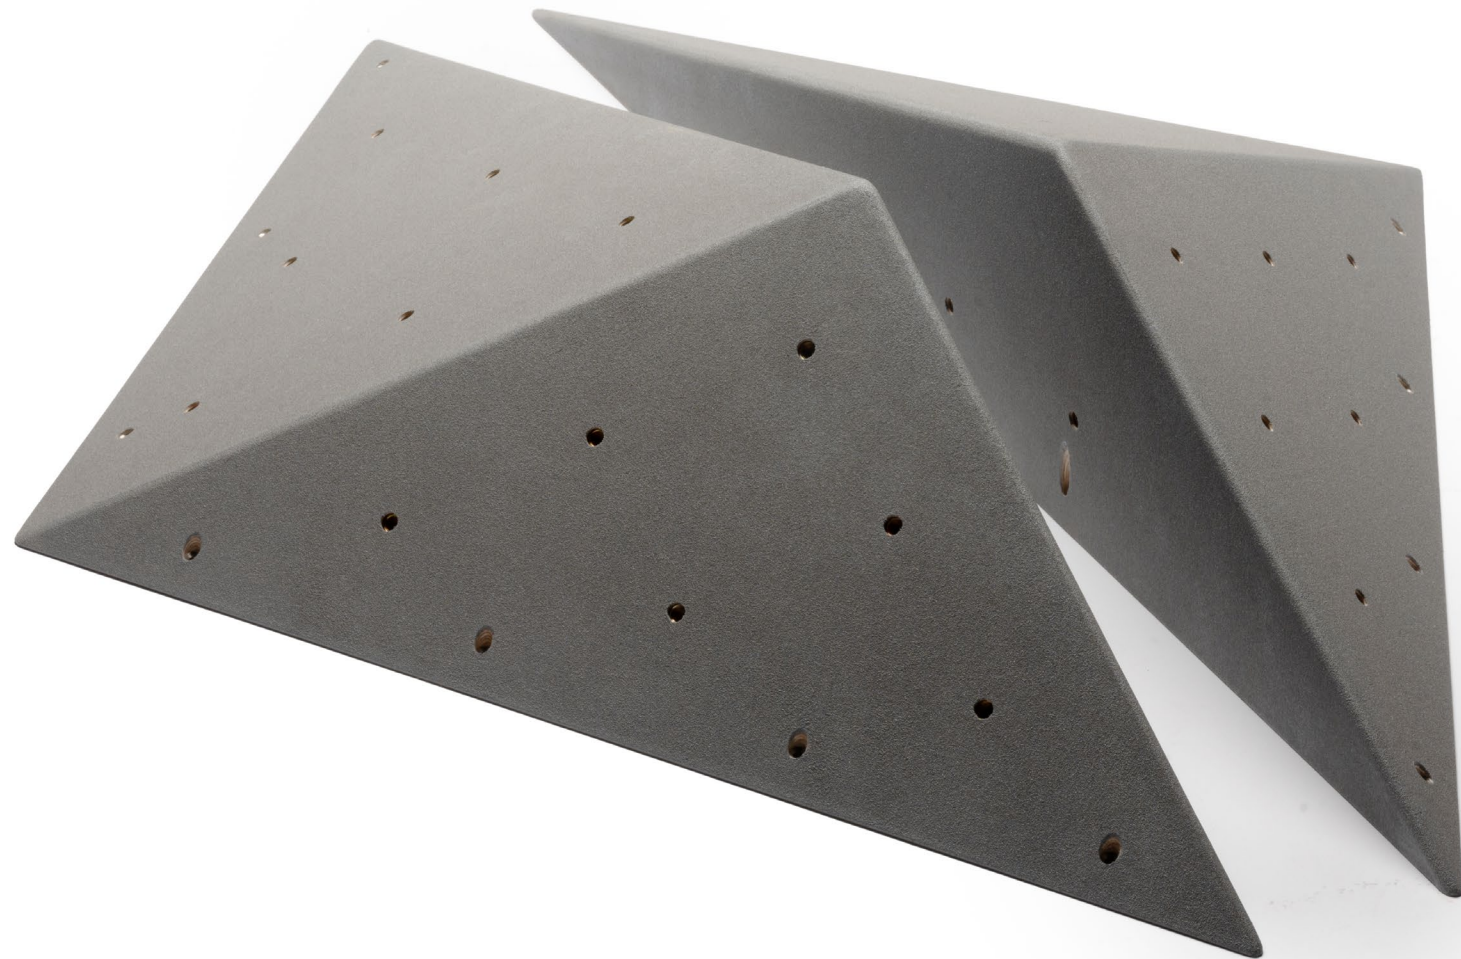

Fixings

All our holds will come with a Dual washer system. This allows both Cap-Head bolts and Countersunk bolts to fit without the need of additional washers. All our bolt-on holds come with added screw holes to prevent spinning and to give a more solid purchase to the climbing wall. All screw holes have metal inserts to stop over sinking of the screws leading to damaged holds.

DIFFICULTY MODERATE

NORDIC FLOWERS 12

400 X 195 X 411

QTY 1

SIZE L

DIFFICULTY MODERATE

Wooden volumes

Our wooden volumes have long lasting fine friction which is friendly to the hands. The bolt inserts are screwed into place to for easy replacement, and the screw inserts are carefully placed to give the best purchase against the wall.

Blockable, stackable, our volumes give you all the options. Our simple but versatile designs will give your walls the ultimate facelift.

Size	xs	to	xxl
Difficulty	easy	to	hard
Material	Wood		

WOODEN VOLUMES 1000